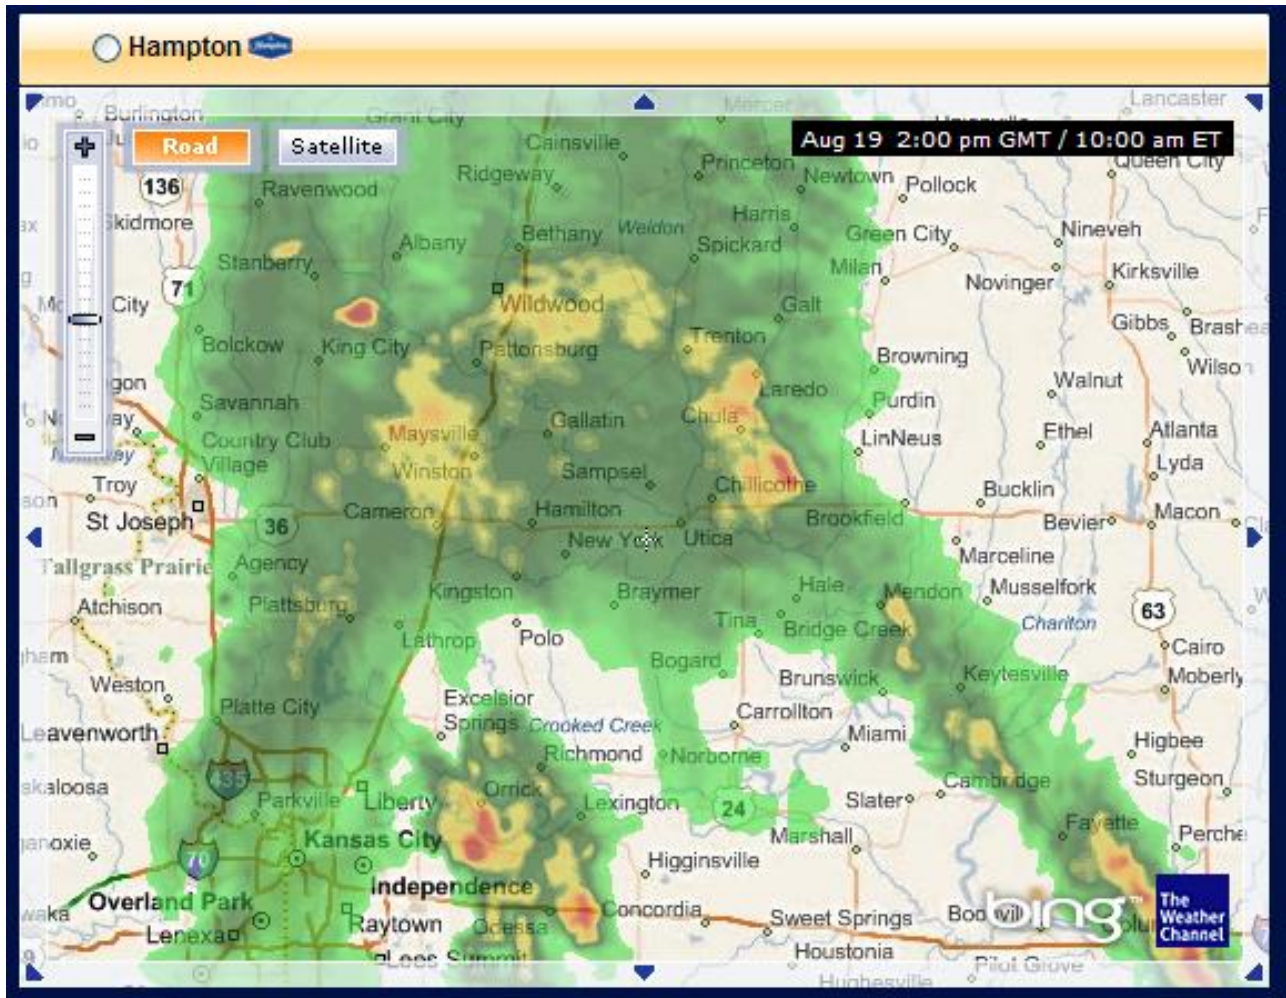

Today's weather ☺

[http://www.weather.com/weather/map/interactive/64114?from=36hr\\_topnav\\_undeclared](http://www.weather.com/weather/map/interactive/64114?from=36hr_topnav_undeclared)

Which areas have more rain or less rain according to the map?

How is the picture providing this information?

Describe the map as a function in words.

Use function notation to express your function? Define the variables and label everything clearly.

The Ozarks

[http://www.cruisetheozarks.com/info\\_graphics/Ozarks%20Map.jpg](http://www.cruisetheozarks.com/info_graphics/Ozarks%20Map.jpg)

What are the areas of high elevation according to the map? Which areas have low elevation?

How is the picture providing this information?

Describe the map as a function in words.

Use function notation to express your function? Define the variables and label everything clearly.